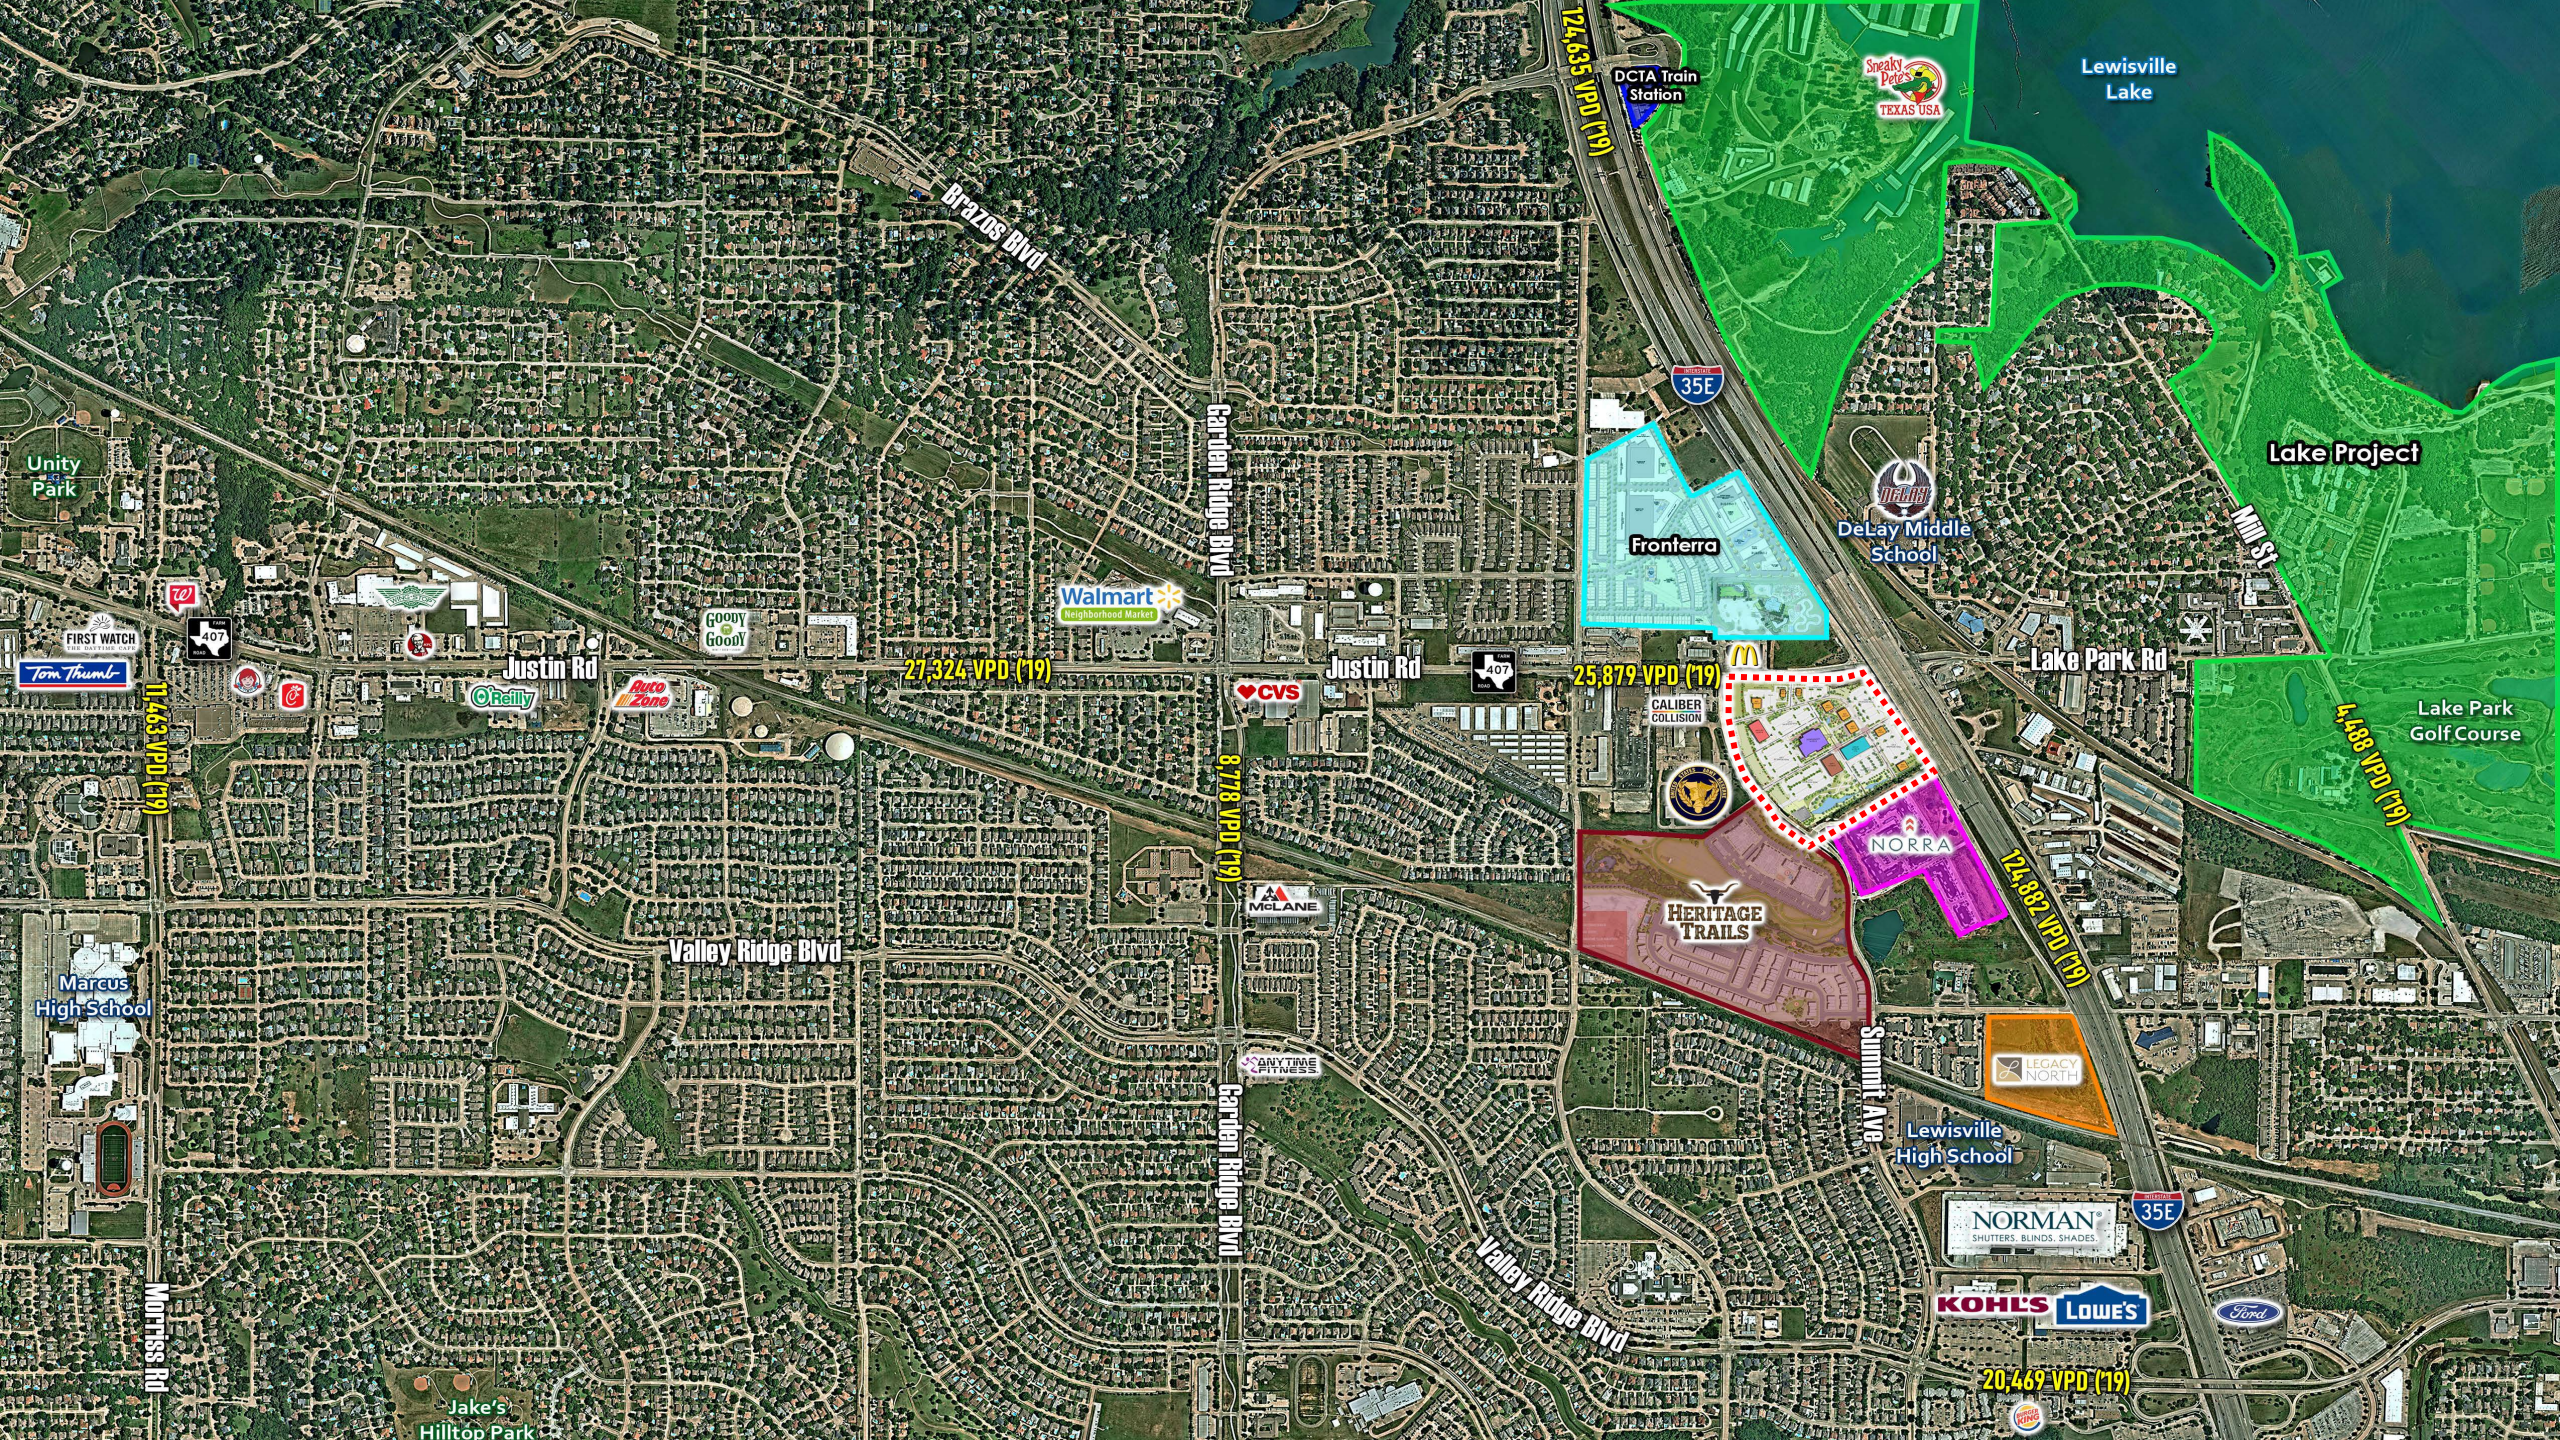

Lewisville Lake

Lake Project

Lake Park Golf Course

DCTA Train Station

Sneaky Puffs TEXAS USA

35E

Fronterra

Delray Middle School

MM St

Lake Park Rd

4,488 VPD (19)

25,879 VPD (19)

McDonald's

CALIBER COLLISION

NORRA

HERITAGE TRAILS

124,882 VPD (19)

Summit Ave

Lewisville High School

LEGACY NORTH

NORMAN SHUTTERS, BLINDS, SHADES

KOHL'S LOWE'S

Ford

20,469 VPD (19)

35E

Valley Ridge Blvd

8,778 VPD (19)

Carnden Ridge Blvd

Walmart Neighborhood Market

CVS

Justin Rd

27,324 VPD (19)

Valley Ridge Blvd

Justin Rd

O'Reilly

Auto Zone

Goody Goody

Brazos Blvd

124,435 VPD (19)

11,463 VPD (19)

Morris Rd

Marcus High School

Unity Park

FIRST WATCH Tom Thumb

407

Jake's Hilltop Park